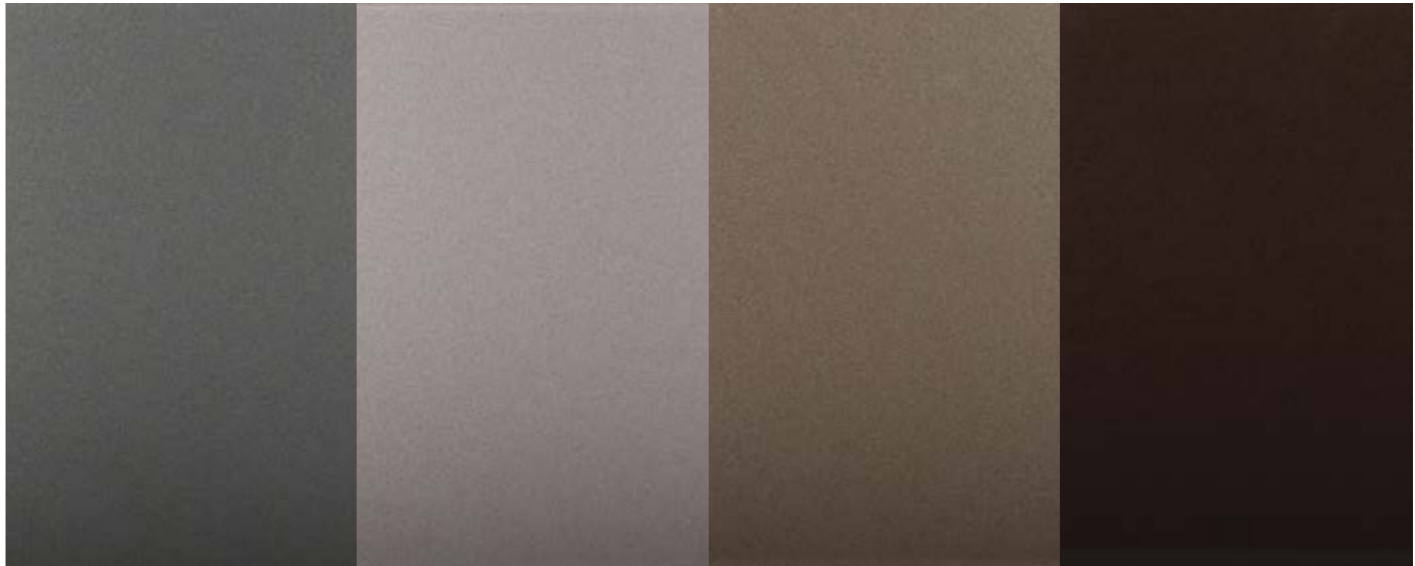

### PAINTED STARFIRE GLASS

Rogue Doors painted glass range revolutionises the aluminium framed door industry by introducing its exclusive custom painted glass inserts.

Rogue Doors Starfire Glass is limitless in colour selection, available in any Dulux colour on the spectrum.

23 METALLIC COLOUR OPTIONS

Soft Silver Alumina Siver Chablis Sage Sparkle

Neptune Ice Ferric Sheen Java Dusk Iron Bark

Sahara Shimmer Rose Copper Classic Sepia Copper Dream

Raw Frenzy Panther Titan Emerald Vineyard Press