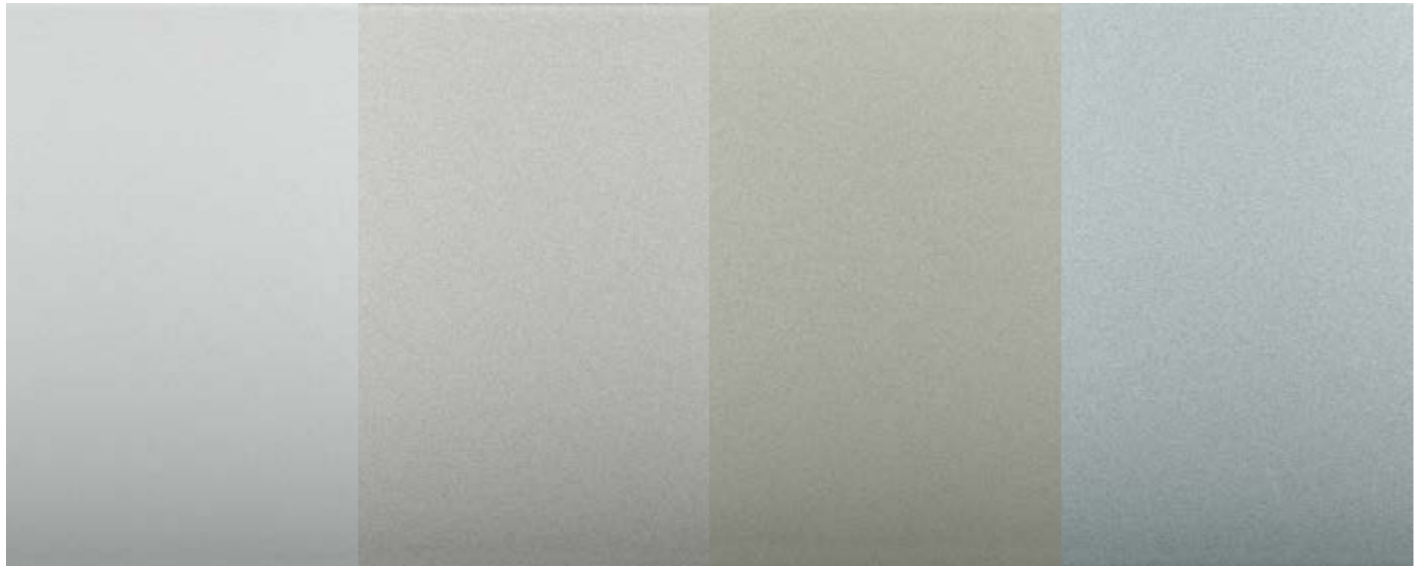

## PAINTED STARFIRE GLASS INSERT

### PAINTED STARFIRE GLASS

Rogue Doors painted glass range revolutionises the aluminium framed door industry by introducing its exclusive custom painted glass inserts.

Rogue Doors Starfire Glass is limitless in colour selection, available in any Dulux colour on the spectrum.

23 METALLIC COLOUR OPTIONS

Soft Silver Alumina Siver Chablis Sage Sparkle

Neptune Ice Ferric Sheen Java Dusk Iron Bark

Sahara Shimmer Rose Copper Classic Sepia Copper Dream

Raw Frenzy Panther Titan Emerald Vineyard Press