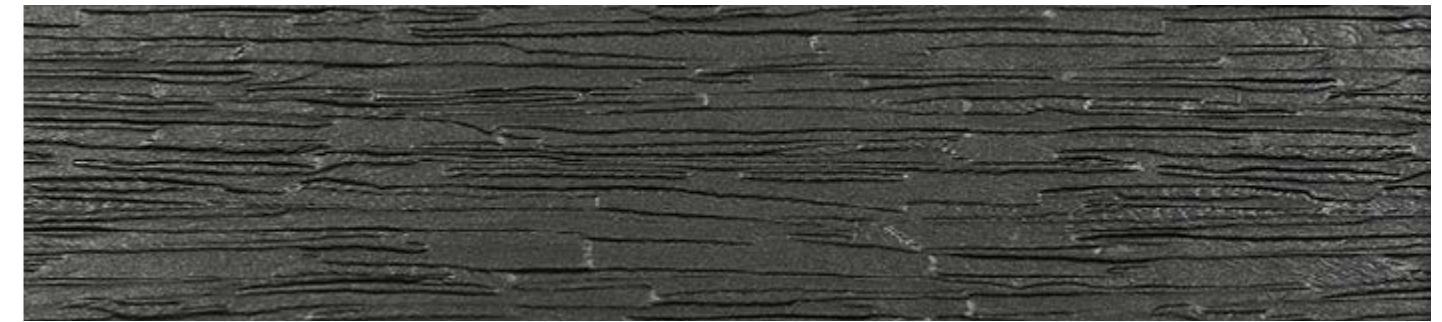

## METAL INSERTS

Perforated Mesh

Expanded Mesh

Brushed Steel

Brushed Aluminium

## PAINTED PATTERNED GLASS INSERTS

Rogue Door's 4 patterned glass options are complimented with a choice of **23 metallic colours to choose from.**

Ribbed

Neptune Ice

Stacked

Gotham Midnight

Rendered

Alumina Sliver